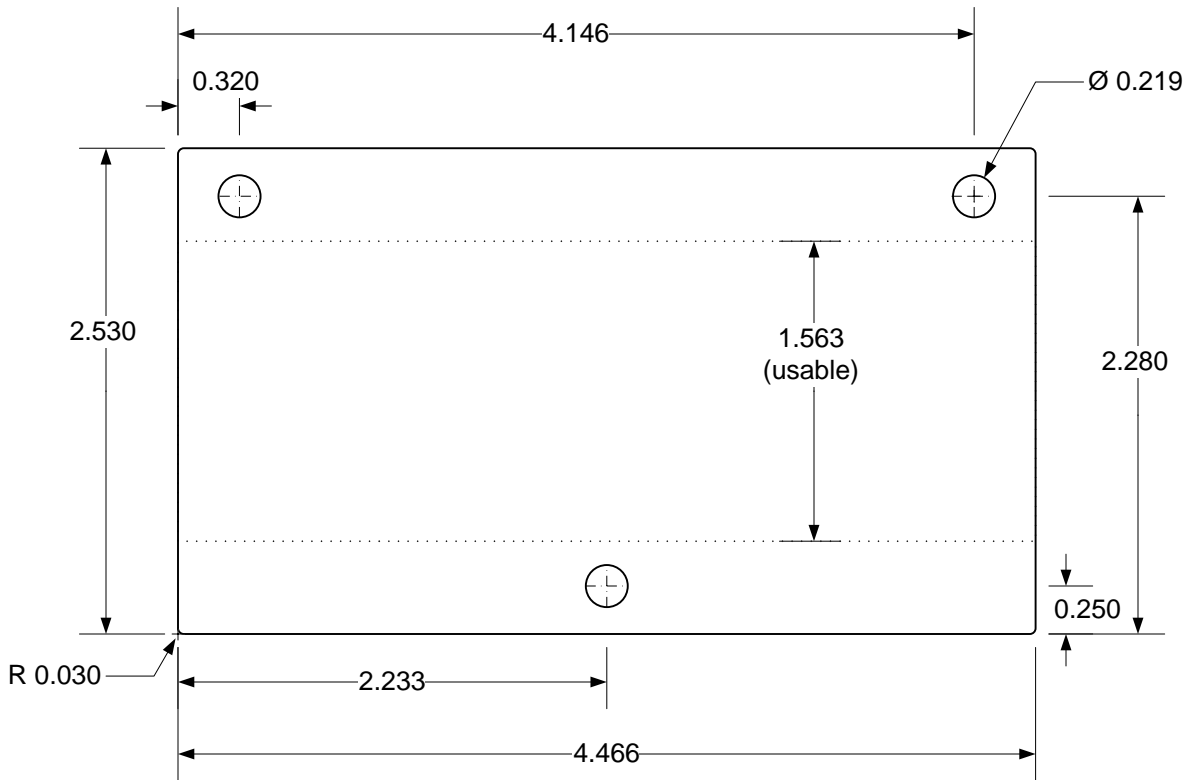

**Dimensional data: ModuLine Insert**

Dimensions nominal. Specifications subject to change.

Material: 14 ga. CRS (0.075)