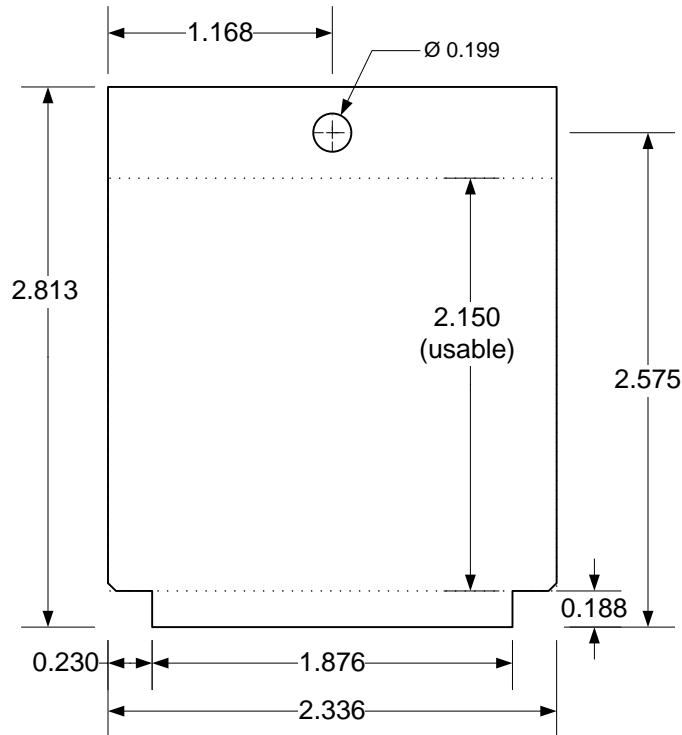

Dimensional data: DuoLine Insert

Dimensions nominal. Specifications subject to change.

Material: 16 ga. CRS (0.060)